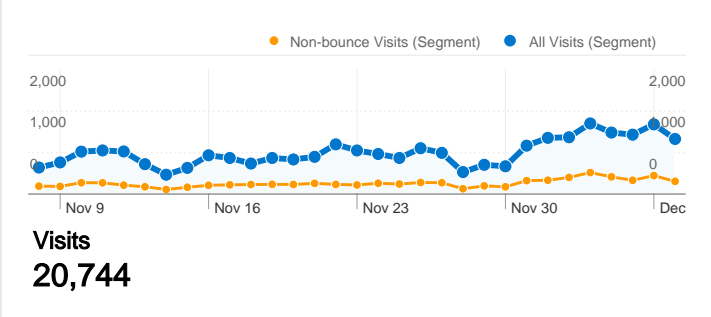

Visitors Overview