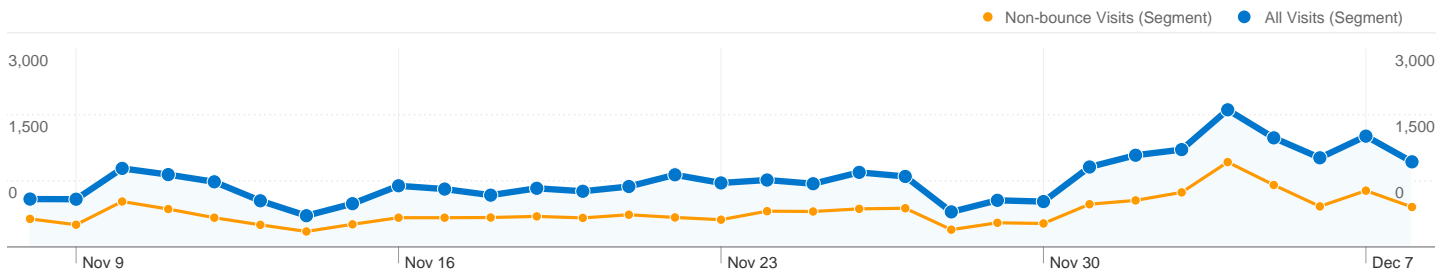

Pages on this site were viewed a total of 32,008 times in the "All Visits" segment

All Visits 32,008 Pageviews
Non-bounce Visits 16,629

All Visits 25,330 Unique Views
Non-bounce Visits 9,951

All Visits 74.14% Bounce Rate
Non-bounce Visits 0.00%

Top Content

Pages	Pageviews	% Pageviews
/		
All Visits	13,138	41.05%
Non-bounce Visits	7,520	23.49%
% of Total	57.24%	57.24%
/2009/11/10/basescu-viralizeaza-antenistii/		
All Visits	863	2.70%
Non-bounce Visits	333	1.04%
% of Total	38.59%	38.59%
/2009/12/04/finalul-portocaliu/		
All Visits	858	2.68%
Non-bounce Visits	576	1.80%
% of Total	67.13%	67.13%
/2009/05/21/crin-antonescu-cu-blog/		
All Visits	647	2.02%
Non-bounce Visits	214	0.67%
% of Total	33.08%	33.08%