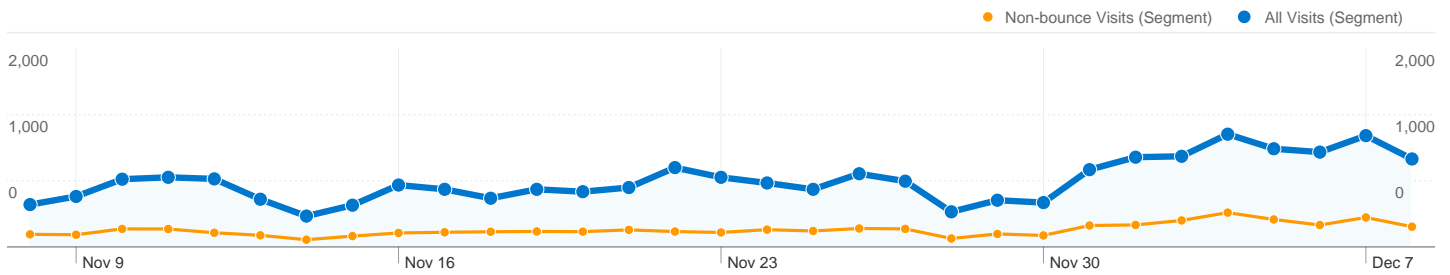

All traffic sources sent a total of 20,744 visits in the "All Visits" segment

All Visits 13.06% Direct Traffic
Non-bounce Visits 15.30%

All Visits 62.91% Referring Sites
Non-bounce Visits 66.71%

All Visits 23.80% Search Engines
Non-bounce Visits 17.61%

- **Referring Sites**
  13,051.00 (62.91%)
- **Search Engines**
  4,938.00 (23.80%)
- **Direct Traffic**
  2,709.00 (13.06%)
- **Other**
  46 (0.22%)

Top Traffic Sources

Sources	Visits	% visits
google (organic)		
All Visits	4,366	21.05%
Non-bounce Visits	866	4.17%
% of Total	19.84%	19.84%
(direct) ((none))		
All Visits	2,709	13.06%
Non-bounce Visits	821	3.96%
% of Total	30.31%	30.31%
cristianpreda.ro (referral)		
All Visits	1,315	6.34%
Non-bounce Visits	167	0.81%
% of Total	12.70%	12.70%
theophylepoliteia.wordpress.com (referral)		
All Visits	868	4.18%
Non-bounce Visits	426	2.05%
% of Total	49.08%	49.08%

Keywords	Visits	% visits
codex politicus		
All Visits	469	9.50%
Non-bounce Visits	245	4.96%
% of Total	52.24%	52.24%
crin antonescu blog		
All Visits	240	4.86%
Non-bounce Visits	70	1.42%
% of Total	29.17%	29.17%
antonescu blog		
All Visits	103	2.09%
Non-bounce Visits	19	0.38%
% of Total	18.45%	18.45%
mihnea dumitru		
All Visits	95	1.92%
Non-bounce Visits	26	0.53%
% of Total	27.37%	27.37%