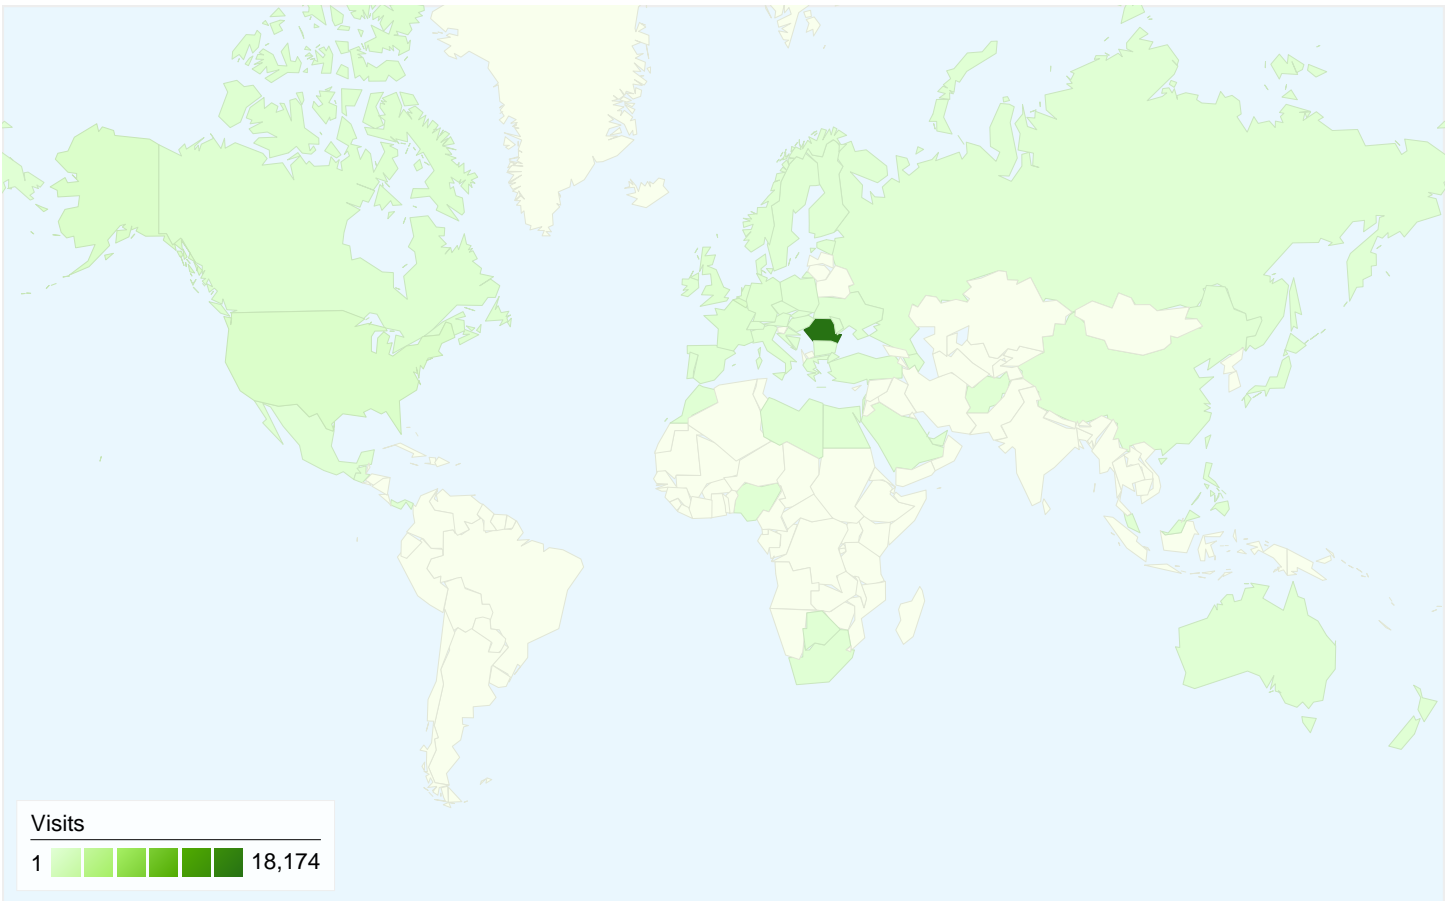

20,744 visits came from 58 countries/territories in the "All Visits" segment

Site Usage

Country/Territory	Visits	Pages/Visit	Avg. Time on Site	% New Visits	Bounce Rate
Visits 20,744 Non-bounce Visits: 5,365					
Pages/Visit 1.54 Non-bounce Visits: 3.10					
Avg. Time on Site 00:01:52 Non-bounce Visits: 00:07:12					
% New Visits 43.11% Non-bounce Visits: 30.89%					
Bounce Rate 74.14% Non-bounce Visits: 0.00%					
Country/Territory	Visits	Pages/Visit	Avg. Time on Site	% New Visits	Bounce Rate
Romania					
All Visits	18,174	1.54	00:01:46	43.88%	73.94%
Non-bounce Visits	4,736	3.09	00:06:48	31.67%	0.00%
% of Total	26.06%	99.93%	283.74%	-27.81%	-100.00%
United States					
All Visits	578	1.37	00:02:05	35.12%	77.51%
Non-bounce Visits	130	2.62	00:09:14	24.62%	0.00%
% of Total	22.49%	92.16%	344.62%	-29.91%	-100.00%
Belgium					
All Visits	539	2.29	00:06:44	11.50%	58.81%