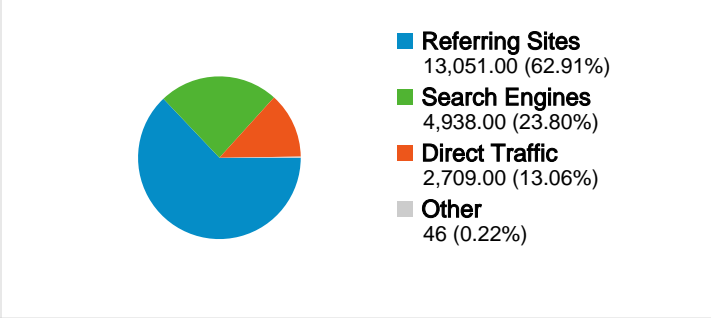

Site Usage

All Visits **20,744** Visits
 Non-bounce Visits **5,365**

All Visits **74.14%** Bounce Rate
 Non-bounce Visits **0.00%**

All Visits **32,008** Pageviews
 Non-bounce Visits **16,629**

All Visits **00:01:52** Avg. Time on Site
 Non-bounce Visits **00:07:12**

All Visits **1.54** Pages/Visit
 Non-bounce Visits **3.10**

All Visits **43.11%** % New Visits
 Non-bounce Visits **30.89%**

Visitors Overview

Traffic Sources Overview

Map Overlay world

Content Overview		
Pages	Pageviews	% Pageviews
/		
All Visits	13,138	41.05%
Non-bounce Visits	7,520	23.49%
% of Total	57.24%	57.24%
/2009/11/10/basescu-viralizeaza-antenistii/		
All Visits	863	2.70%
Non-bounce Visits	333	1.04%
% of Total	38.59%	38.59%
/2009/12/04/finalul-portocaliu/		
All Visits	858	2.68%
Non-bounce Visits	576	1.80%
% of Total	67.13%	67.13%
/2009/05/21/crin-antonescu-cu-blog/		
All Visits	647	2.02%
Non-bounce Visits	214	0.67%
% of Total	33.08%	33.08%
/2009/12/03/chat-live-pentru-dezbatere/		
All Visits	638	1.99%
Non-bounce Visits	339	1.06%
% of Total	53.13%	53.13%

Site Usage

Country/Territory	Visits	Pages/Visit	Avg. Time on Site	% New Visits	Bounce Rate
Visits 20,744 Non-bounce Visits: 5,365					
Pages/Visit 1.54 Non-bounce Visits: 3.10					
Avg. Time on Site 00:01:52 Non-bounce Visits: 00:07:12					
% New Visits 43.11% Non-bounce Visits: 30.89%					
Bounce Rate 74.14% Non-bounce Visits: 0.00%					
Country/Territory	Visits	Pages/Visit	Avg. Time on Site	% New Visits	Bounce Rate
Romania					
All Visits	18,174	1.54	00:01:46	43.88%	73.94%
Non-bounce Visits	4,736	3.09	00:06:48	31.67%	0.00%
% of Total	26.06%	99.93%	283.74%	-27.81%	-100.00%
United States					
All Visits	578	1.37	00:02:05	35.12%	77.51%
Non-bounce Visits	130	2.62	00:09:14	24.62%	0.00%
% of Total	22.49%	92.16%	344.62%	-29.91%	-100.00%
Belgium					
All Visits	539	2.29	00:06:44	11.50%	58.81%