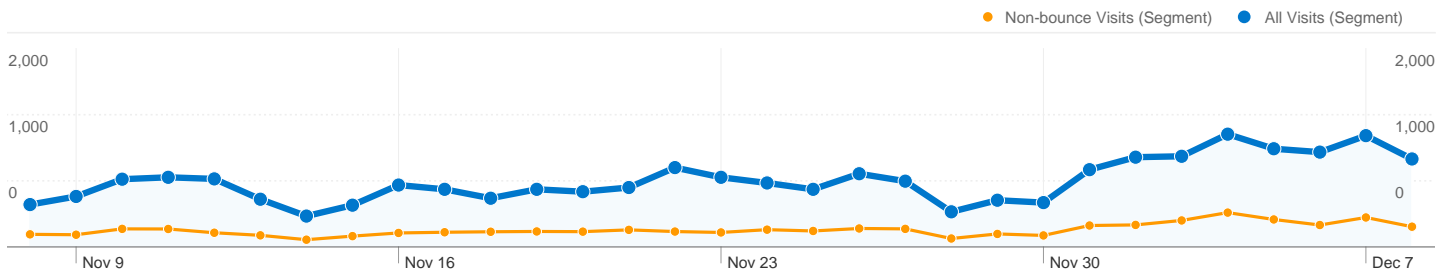

Site Usage

All Visits **20,744** Visits
 Non-bounce Visits **5,365**

All Visits **74.14%** Bounce Rate
 Non-bounce Visits **0.00%**

All Visits **32,008** Pageviews
 Non-bounce Visits **16,629**

All Visits **00:01:52** Avg. Time on Site
 Non-bounce Visits **00:07:12**

All Visits **1.54** Pages/Visit
 Non-bounce Visits **3.10**

All Visits **43.11%** % New Visits
 Non-bounce Visits **30.89%**

Visitors Overview

Traffic Sources Overview

Map Overlay world

Content Overview		
Pages	Pageviews	% Pageviews
/		
All Visits	13,138	41.05%
Non-bounce Visits	7,520	23.49%
% of Total	57.24%	57.24%
/2009/11/10/basescu-viralizeaza-antenistii/		
All Visits	863	2.70%
Non-bounce Visits	333	1.04%
% of Total	38.59%	38.59%
/2009/12/04/finalul-portocaliu/		
All Visits	858	2.68%
Non-bounce Visits	576	1.80%
% of Total	67.13%	67.13%
/2009/05/21/crin-antonescu-cu-blog/		
All Visits	647	2.02%
Non-bounce Visits	214	0.67%
% of Total	33.08%	33.08%
/2009/12/03/chat-live-pentru-dezbatere/		
All Visits	638	1.99%
Non-bounce Visits	339	1.06%
% of Total	53.13%	53.13%

This site received 20,744 visits in the "All Visits" segment

All Visits 20,744 Visits
Non-bounce Visits 5,365

All Visits N/A Absolute Unique Visitors
Non-bounce Visits N/A

All Visits 32,008 Pageviews
Non-bounce Visits 16,629